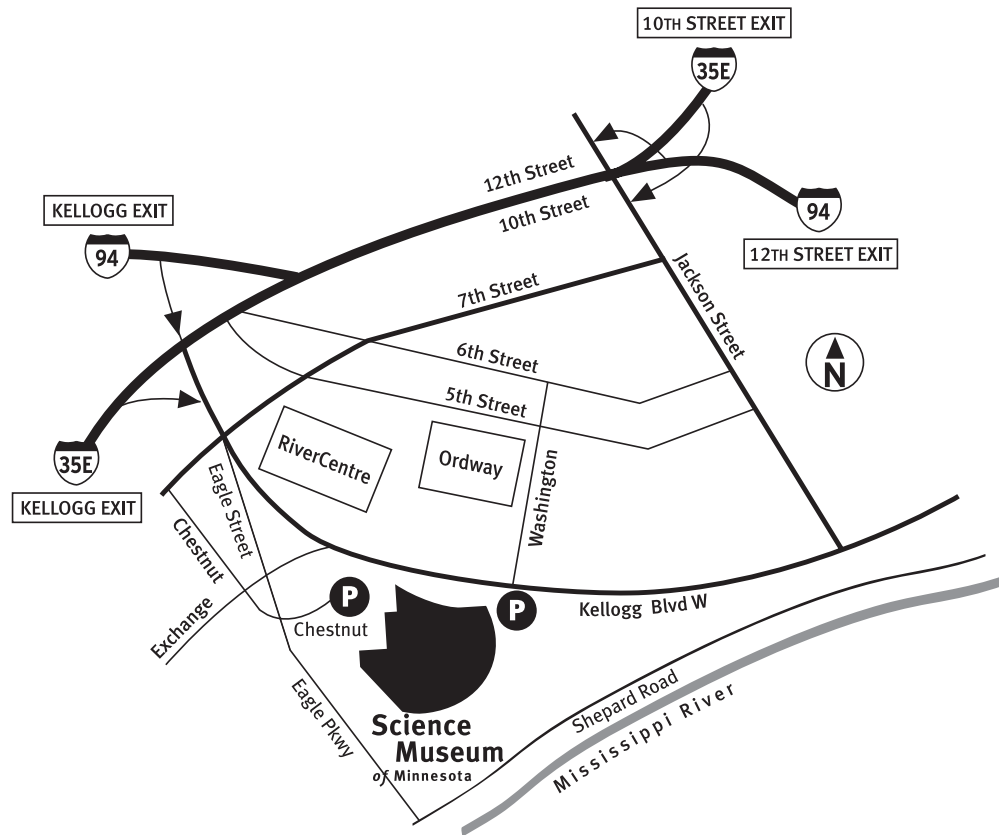

## East on I-94

If you are eastbound on I-94, take the Kellogg Boulevard exit. Go right and follow Kellogg to the three-way intersection of Kellogg, West 7th Street, and Eagle Street. Take Eagle down the hill to the second stoplight, Chestnut Street, and turn left. Proceed to the lower ramp entrance.

## North on I-35E

If you are northbound on I-35E, take the Kellogg Boulevard exit. Go right and follow Kellogg to the three-way intersection with West 7th and Eagle Street. Take Eagle down the hill to the second stoplight, Chestnut Street, and turn left. Proceed to the lower ramp entrance.

## West on I-94

If you are westbound on I-94, take the 6th Street exit (from the left lane). Follow 6th Street to West 7th Street. Turn left onto West 7th and go south to Chestnut Street. Turn left onto Chestnut. Proceed to the lower parking entrance.

## South on I-35E

If you are southbound on I-35E, take the 10th Street exit to Jackson Street, turn left and go south to 7th Street. Go right on 7th Street to the three-way intersection with Kellogg Boulevard and Eagle Street. Turn left on Eagle and go down the hill to the second stoplight, Chestnut. Turn left and proceed to the lower parking entrance.